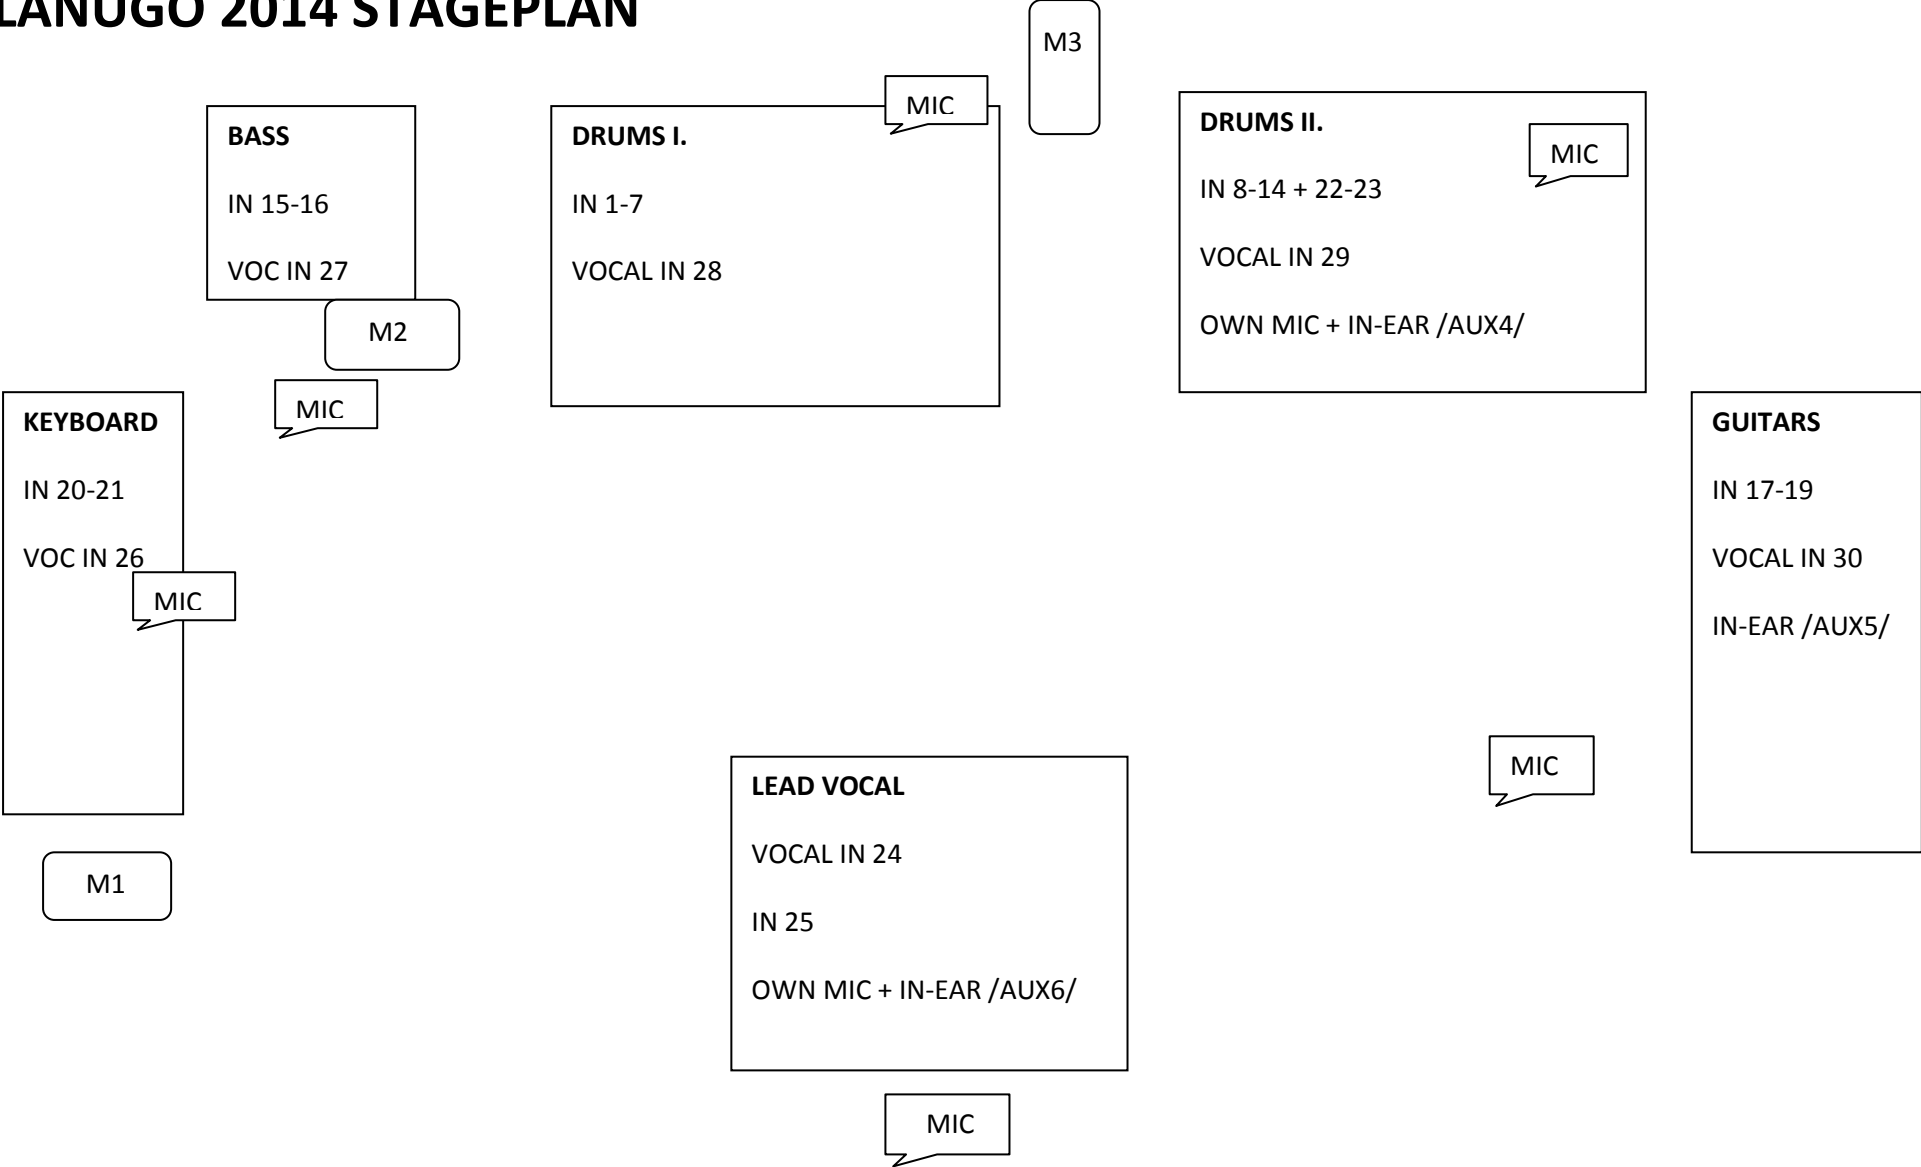

# LANUGO 2014 STAGEPLAN

sight from FOH / power supplies 230V necessary to all musician's positions!